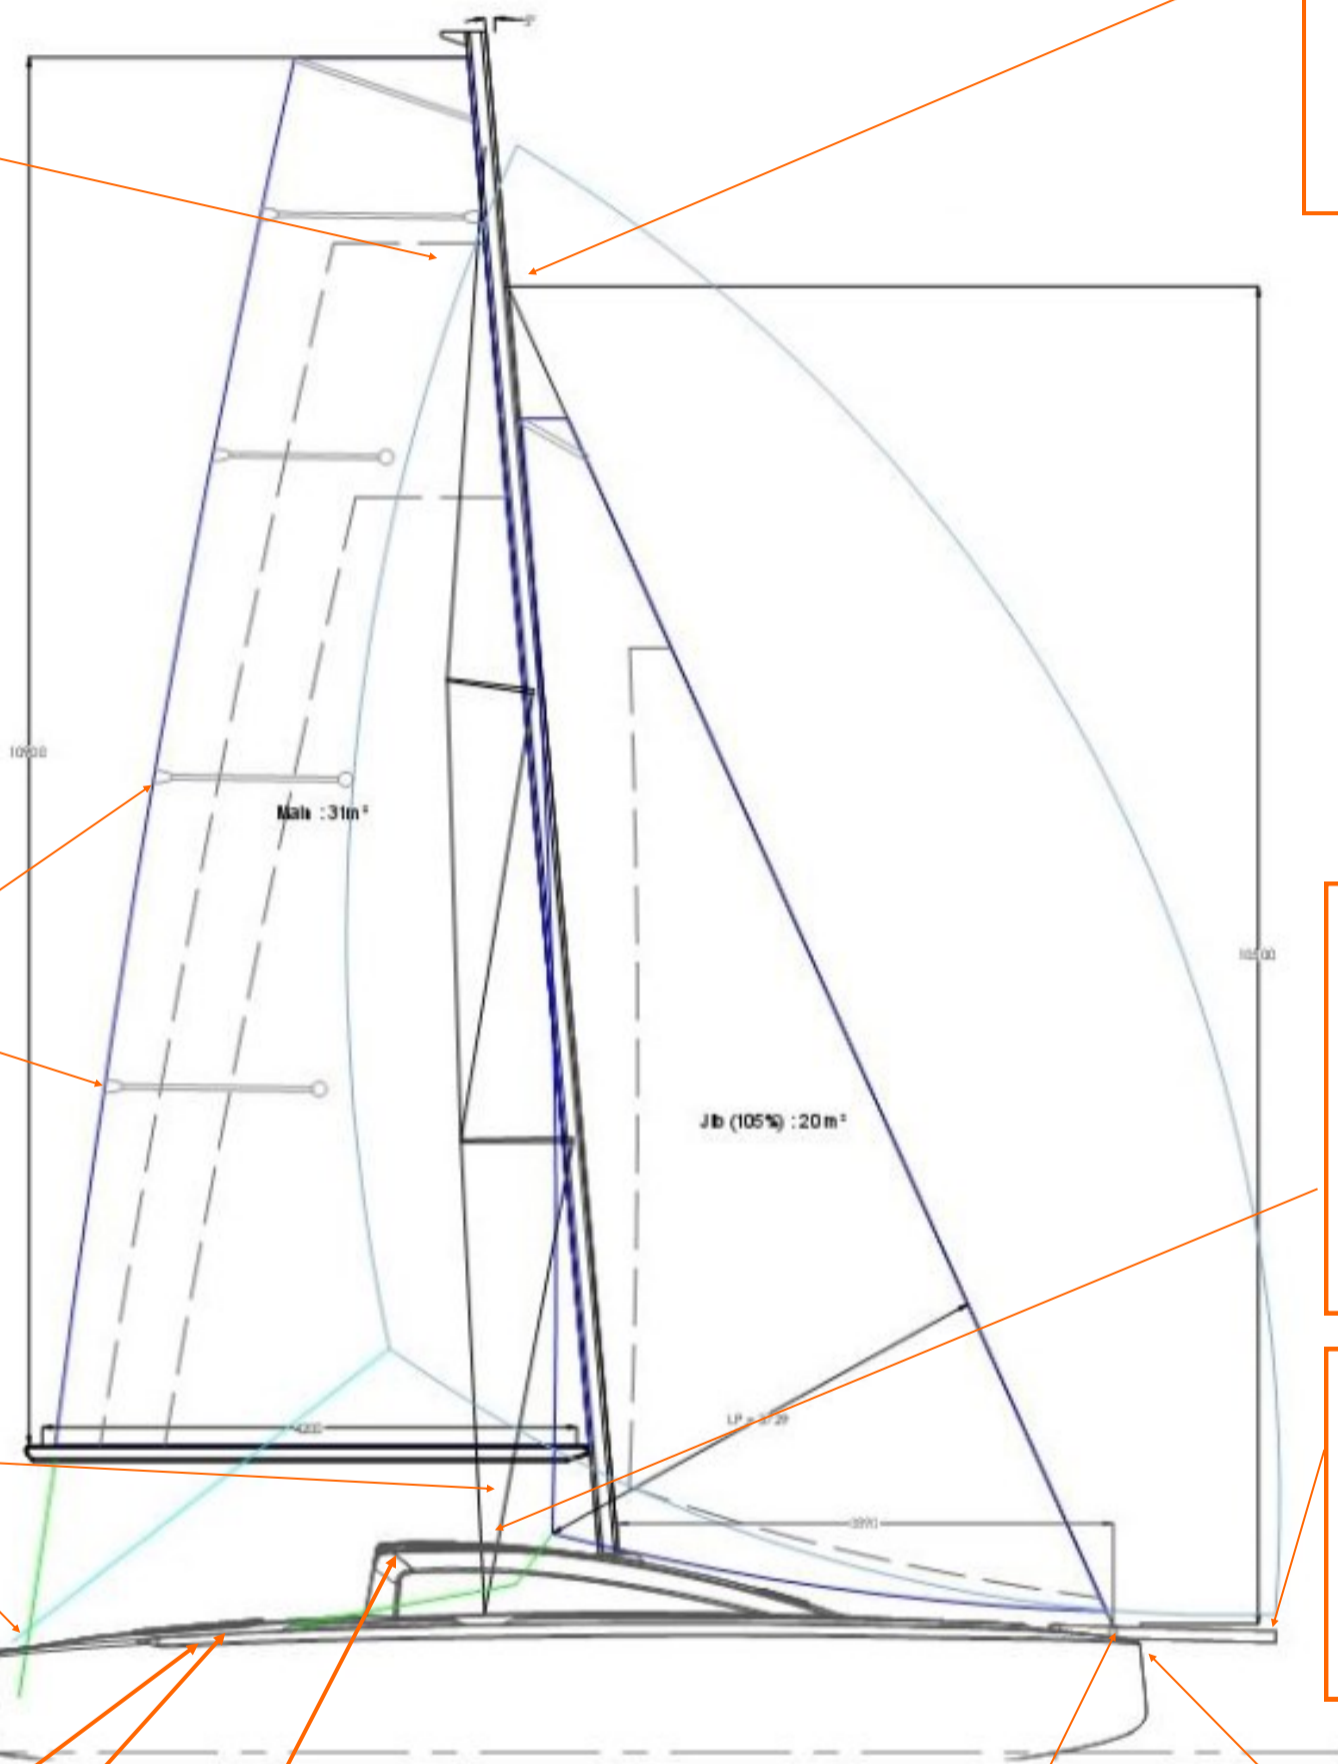

# CLASS 30 ONE DESIGN™ - Version Racing

**KMS<sup>30</sup>**

KMS TRACKS & CARS  
Rails et Chariots

**KFX**

KFX SWIVEL -  
Hook-émerillon

**KJH**

JAW HANDLE -  
Poignet taquet

**KHR**